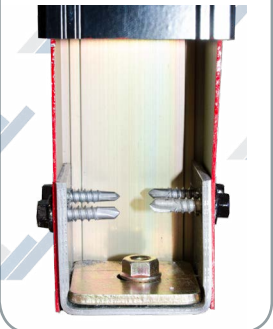

Post to Ground

Maximum Spans of V-Line Roofing

SHEET PROFILE	Freespan in Meters	
	N2-W33	N3-W41
Ausdeck V-Line 65mm .42 BMT	4.650	4.350

Fast Delivery

Most orders delivered in
10 to 14 days.
Local area delivery
$150.00